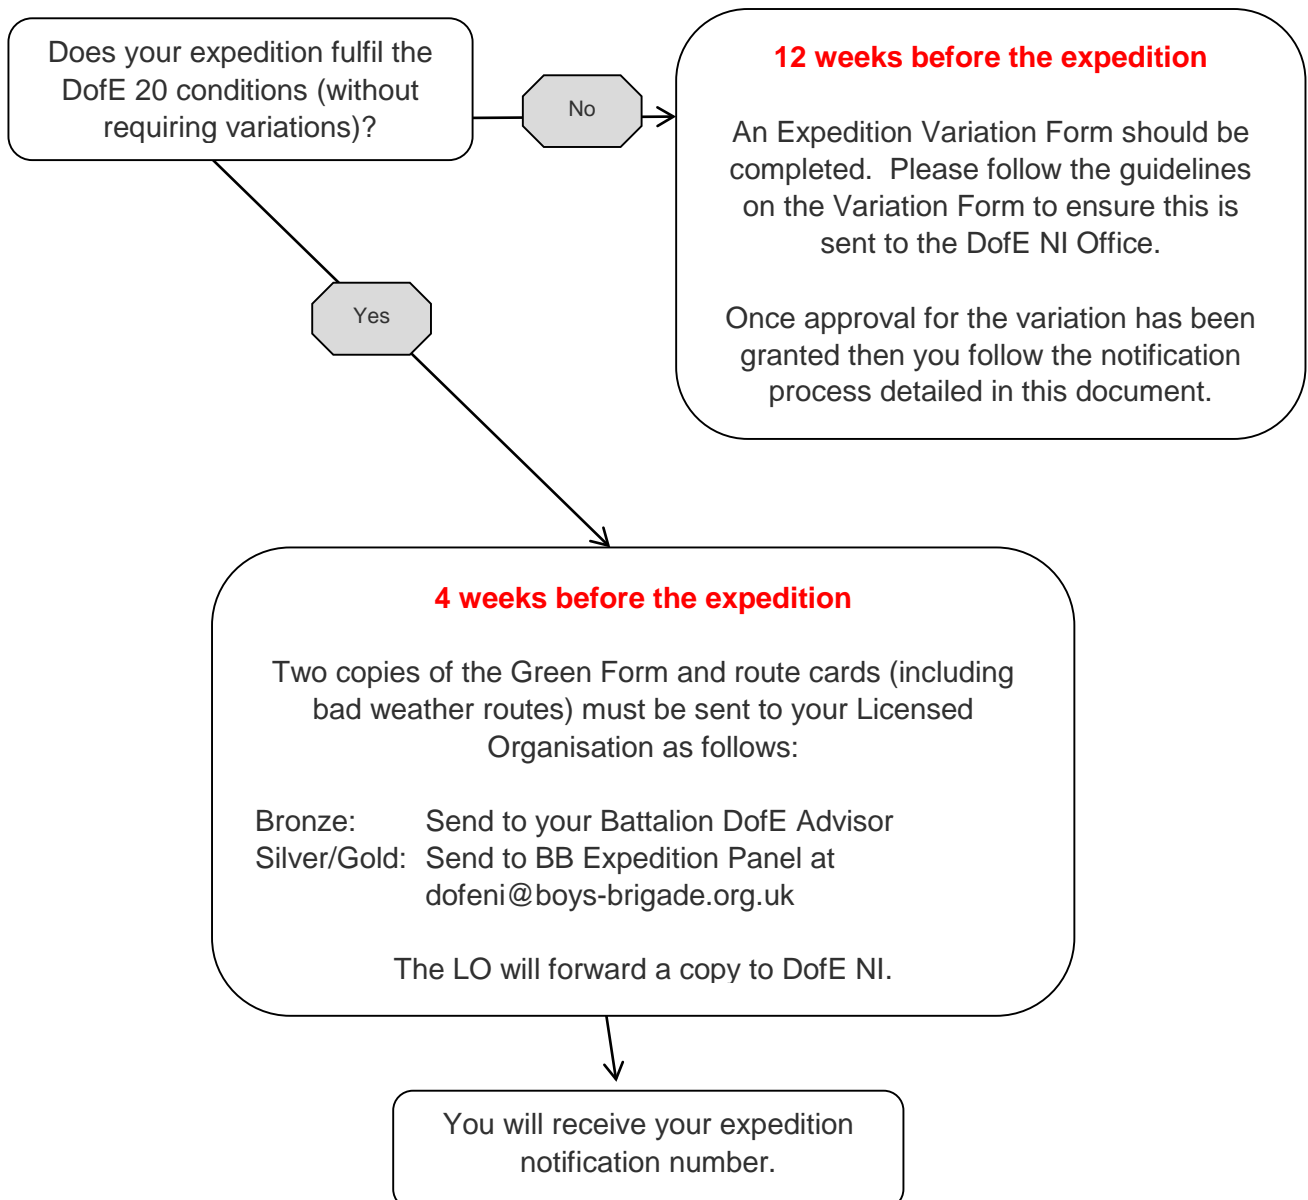

Duke of Edinburgh's Award

Expedition Notification Process – issued April 2015

All unaccompanied practice and all qualifying expeditions require notification.

The following 2 flowcharts outline the process to be followed by groups in Boys' Brigade NI.

This document highlights the minimum notification timescales as required by DofE.

Flowchart 1 – Expedition Notification for all unaccompanied practice and all qualifying expeditions within the UK:

Flowchart 2 – Expedition Notification for qualifying expeditions outside the UK: